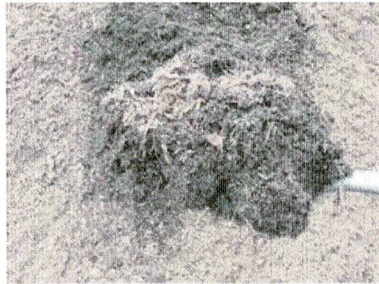

Bark / Mulches / Chips

Color may vary depending upon the original source of materials.

All Product Images are general representation of what our products look like.
There is no guarantee that your product will look identical.

DARK FINE MULCH:

Fine Wood Chip Mulch, aged for a dark color. Recycled from trees, then screened to a small size, Dark Fine Mulch is a dark finish product with minimal nutrient content. Should be used as a top dress similar to Bark

PACIFIC GARDEN MULCH:

A RECYCLED PRODUCT.

A dark composted yard and garden waste that is very high in fertile nutrient elements, processed through a 1/2" screen. Excellent soil amendment or top dressing. Will also help to retain moisture.

SCREENED COMP MULCH:

Composted sawdust and cow/steer manure processed through 1/2" screen. Initially dark in color lightens to a light brown color. Excellent as a top dressing or soil amendment. Very high in nutrient elements and will assist in water retention.