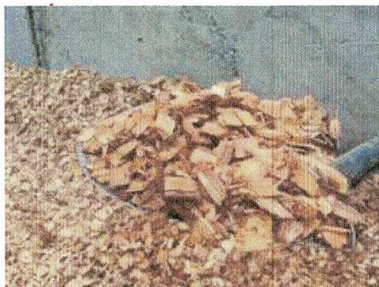

CEDAR CHIPS:

2 1/2" cedar chips used as a ground cover in play areas, under swing sets, etc. Cedar retards the growth of vegetation. Helpful in dog runs to control fleas.